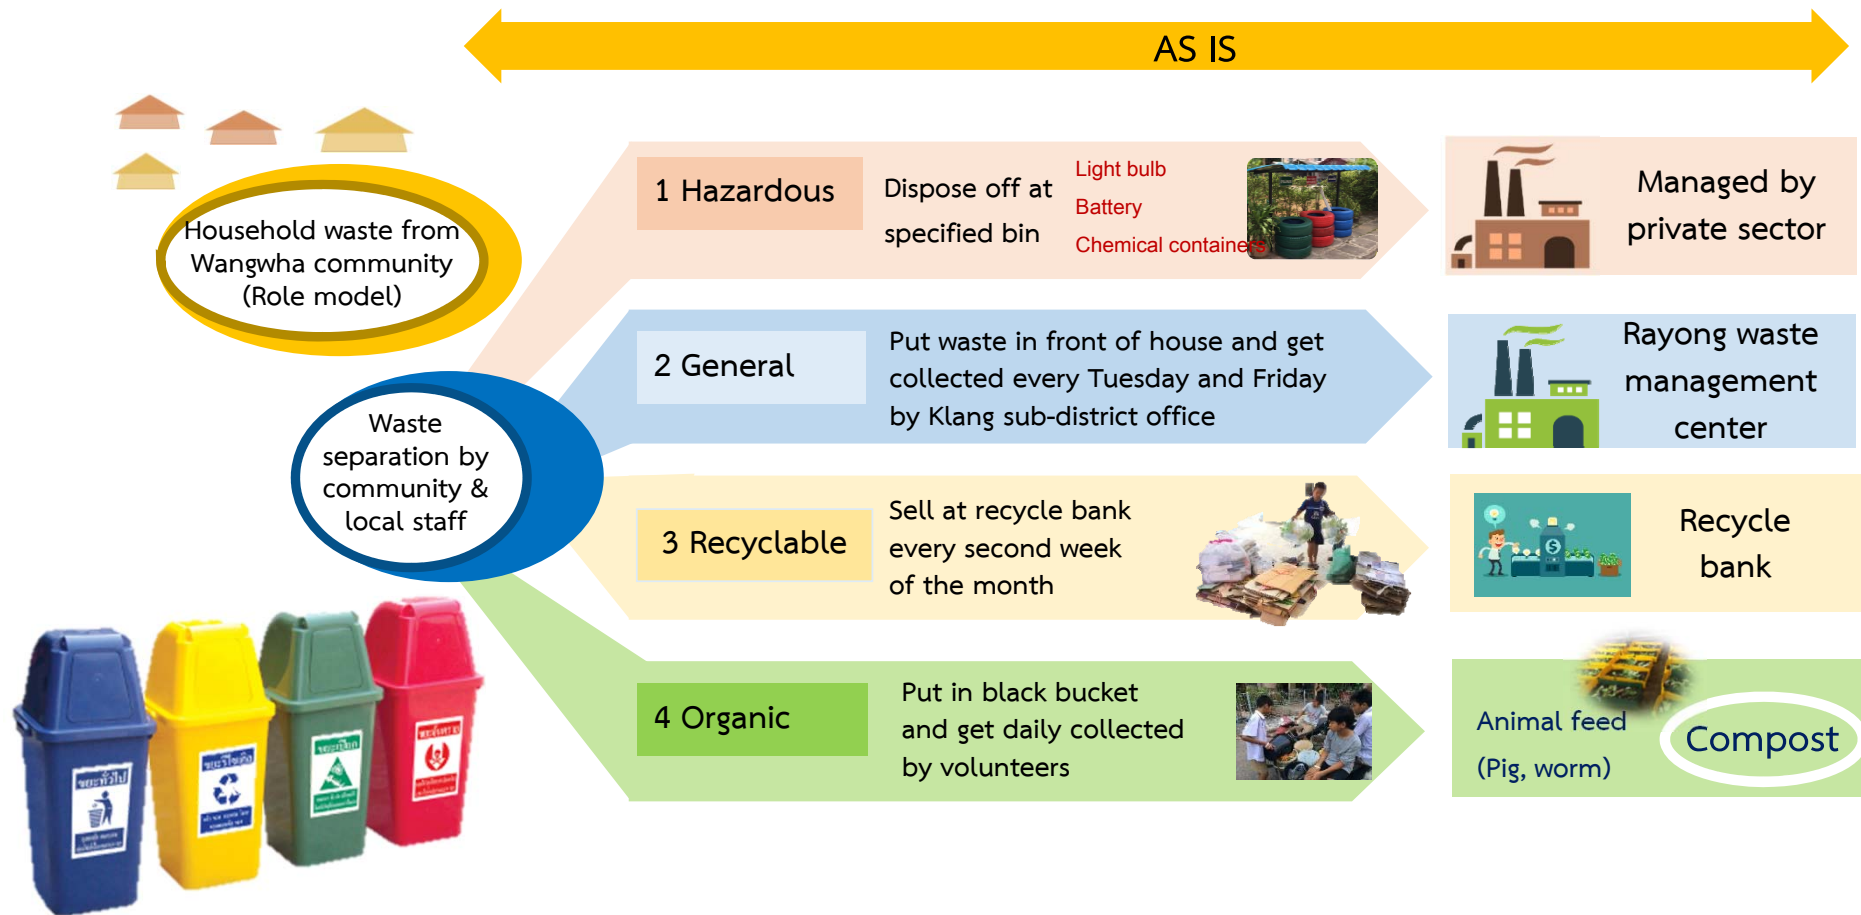

# CURRENT WASTE MANAGEMENT AT COMMUNITY LEVEL

# TO BE WASTE MANAGEMENT AT COMMUNITY LEVEL

PPP project promotes segregating plastics waste out from general waste

# “ Effective waste & plastic management system ”

- Increasing recycling rate
- Embrace culture of waste separation
- Create awareness on resource consumption
- Disseminate knowledge to the public on hygienic and environmental concerns